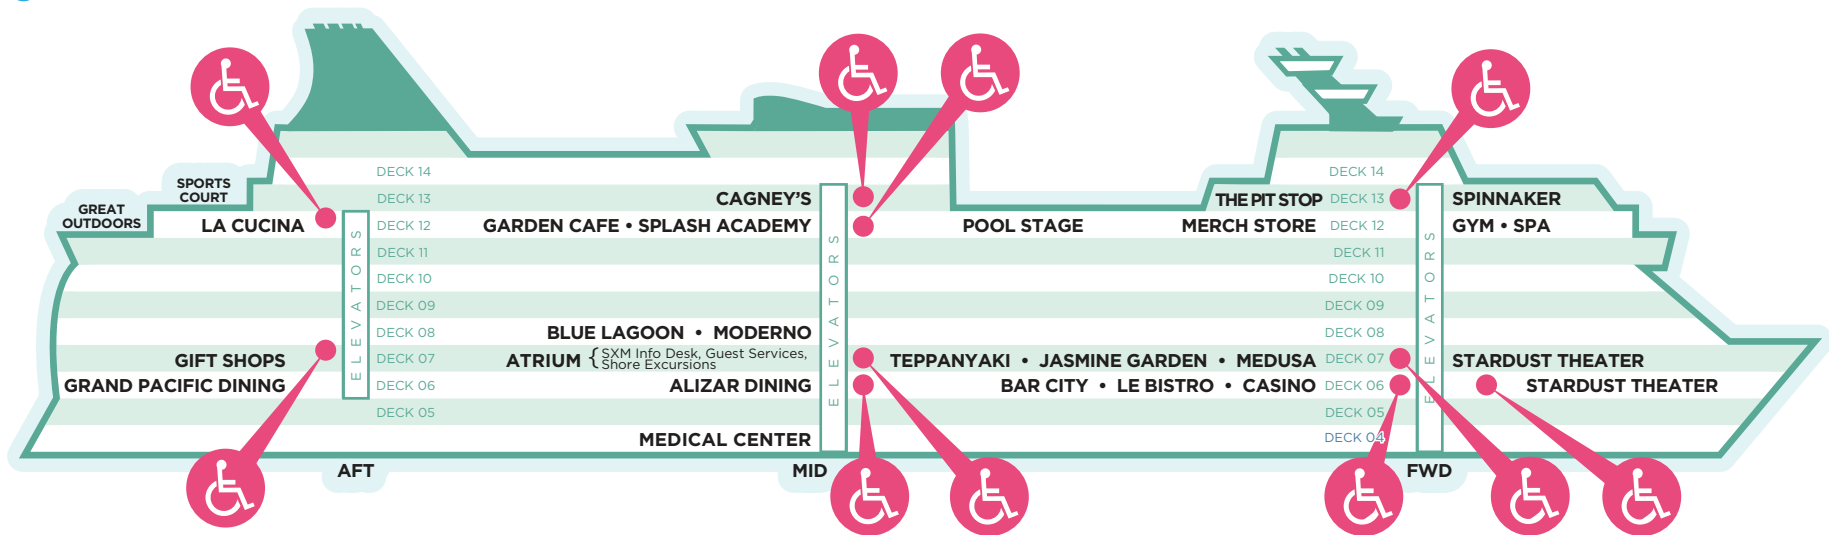

ACCESSIBLE PUBLIC RESTROOMS

NORWEGIAN JADE

ACCESS AT A GLANCE

NORWEGIAN JADE

DECK 6	ELEVATOR	ACCESS/RESTROOM
Stardust Theater	FWD	Inside, Starboard
Casino	FWD	
Bar City	MID	
Le Bistro	MID	
Alizar Dining	MID	Outside
Grand Pacific Dining	AFT	
DECK 7		
Stardust Theater	FWD	Outside, Starboard
Medusa Lounge	FWD	
Jasmine Garden/Teppanyaki/Sake Bar	MID	
Atrium/Java Café	MID	Elevator Bank, Port
Internet Café	AFT, Port	
Photo Gallery	AFT, Starboard	
Gift Shops	AFT	Outside, Elevator Bank

DECK 8	ELEVATOR	ACCESS/RESTROOM
Blue Lagoon, Moderno	MID	
Atrium	MID	
DECK 12		
Spa/Fitness Center	FWD	
Pool Deck Stage	MID / FWD	
Garden Café	MID	Outside, Elevator Bank, Port
Great Outdoors	AFT	
La Cucina	AFT	Outside, Elevator Bank
DECK 13		
Spinnaker Lounge	FWD	Outside, Port
The Pit Stop	FWD	
Cagney's	MID	Outside, Port
Sports Court	MID / AFT	

Norwegian Access Officer:
Dial 8805

Guest Service Desk (24 Hours):
Dial 00