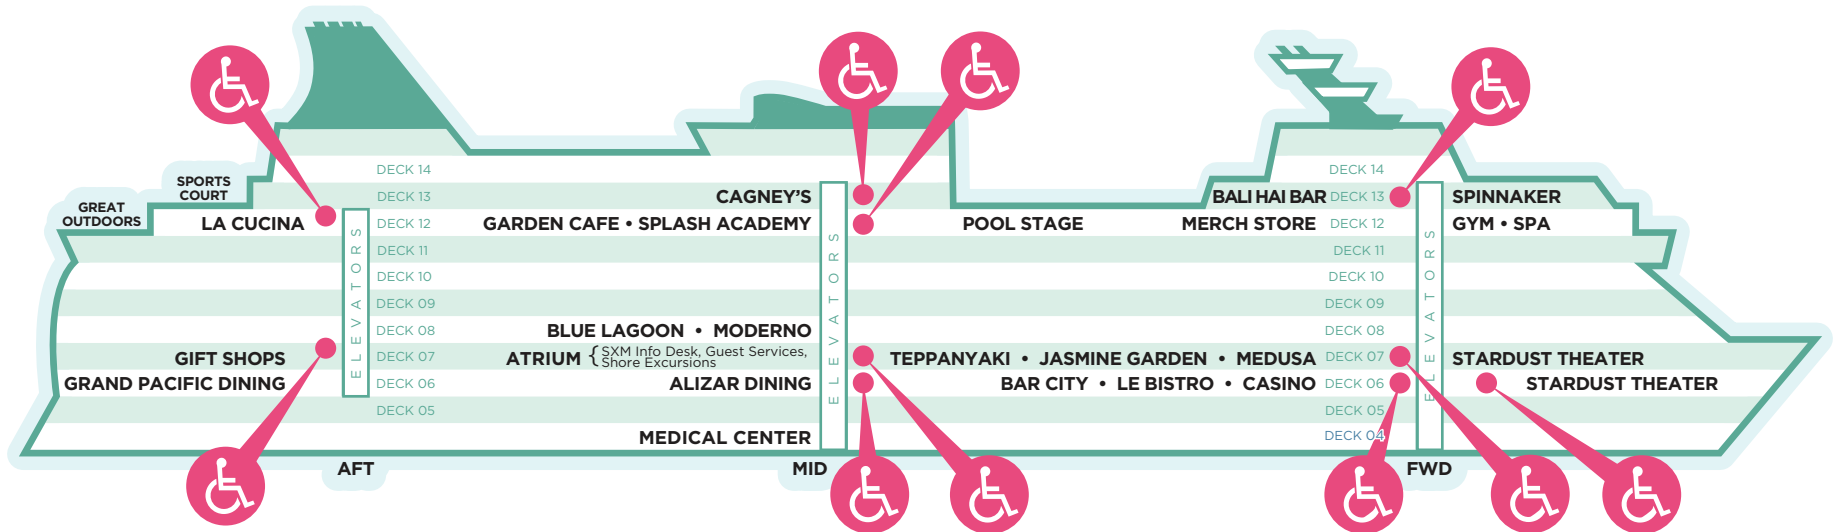

 ACCESSIBLE PUBLIC RESTROOMS

NORWEGIAN JADE

 ACCESSIBLE PUBLIC RESTROOMS

NORWEGIAN JADE

 **ACCESS AT A GLANCE**

**NORWEGIAN JADE**

DECK 6	ELEVATOR	ACCESS/RESTROOM
Stardust Theater	FWD	Inside, Starboard
Casino	FWD	
Bar City	MID	
Le Bistro	MID	
Alizar Dining	MID	Outside
Grand Pacific Dining	AFT	
DECK 7		
Stardust Theater	FWD	Outside, Starboard
Medusa Lounge	FWD	
Jasmine Garden/Teppanyaki/Sake Bar	MID	
Atrium/Java Café	MID	Elevator Bank, Port
Internet Café	AFT, Port	
Photo Gallery	AFT, Starboard	
Gift Shops	AFT	Outside, Elevator Bank

DECK 8	ELEVATOR	ACCESS/RESTROOM
Blue Lagoon, Moderno	MID	
Atrium	MID	
DECK 12		
Spa/Fitness Center	FWD	
Pool Deck Stage	MID / FWD	
Garden Café	MID	Outside, Elevator Bank, Port
Great Outdoors	AFT	
La Cucina	AFT	Outside, Elevator Bank
DECK 13		
Spinnaker Lounge	FWD	Outside, Port
Bali Hai Bar	FWD	
Cagney's	MID	Outside, Port
Sports Court	MID / AFT	

Norwegian Access Officer:  
Dial 8805

Guest Service Desk (24 Hours):  
Dial 00

 **ACCESS AT A GLANCE**

**NORWEGIAN JADE**

DECK 6	ELEVATOR	ACCESS/RESTROOM
Stardust Theater	FWD	Inside, Starboard
Casino	FWD	
Bar City	MID	
Le Bistro	MID	
Alizar Dining	MID	Outside
Grand Pacific Dining	AFT	
DECK 7		
Stardust Theater	FWD	Outside, Starboard
Medusa Lounge	FWD	
Jasmine Garden/Teppanyaki/Sake Bar	MID	
Atrium/Java Café	MID	Elevator Bank, Port
Internet Café	AFT, Port	
Photo Gallery	AFT, Starboard	
Gift Shops	AFT	Outside, Elevator Bank