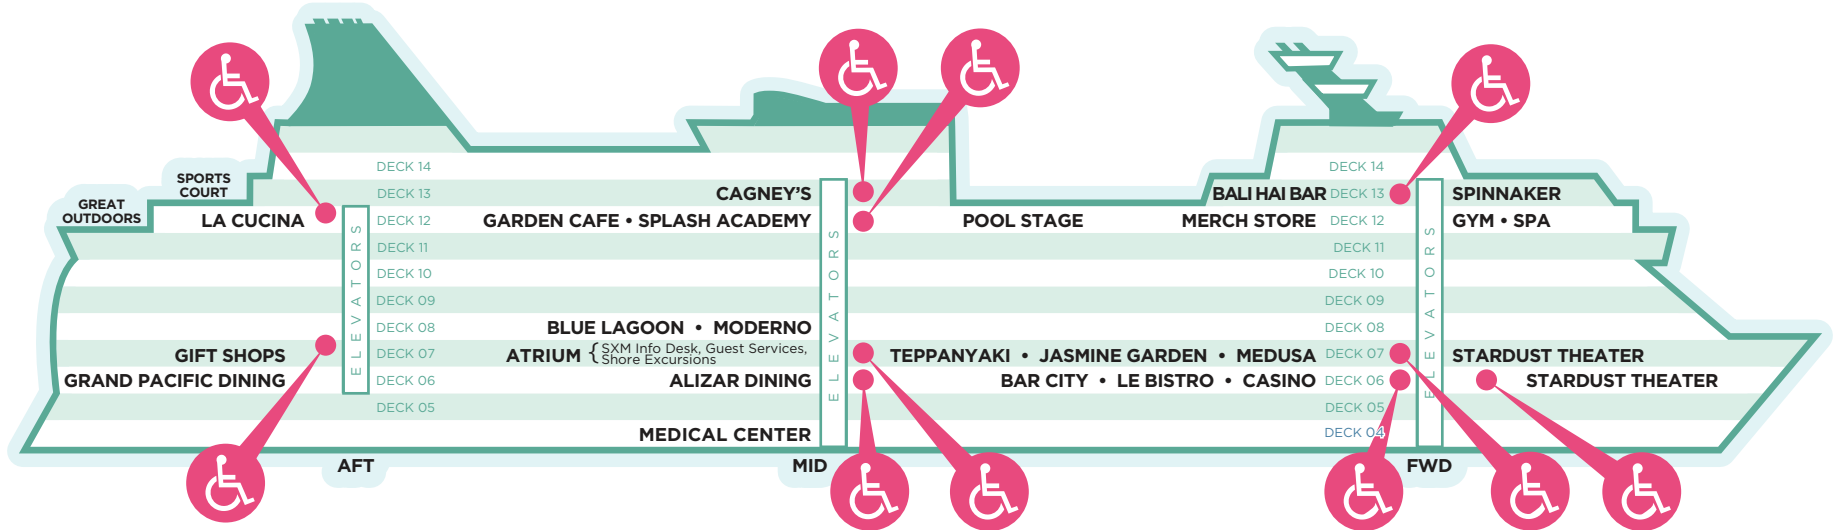

 ACCESSIBLE PUBLIC RESTROOMS

NORWEGIAN JADE

 ACCESSIBLE PUBLIC RESTROOMS

NORWEGIAN JADE

 **ACCESS AT A GLANCE**

**NORWEGIAN JADE**

DECK 6	ELEVATOR	ACCESS/RESTROOM
Stardust Theater	FWD	Inside, Starboard
Casino	FWD	
Bar City	MID	
Le Bistro	MID	
Alizar Dining	MID	Outside
Grand Pacific Dining	AFT	
DECK 7		
Stardust Theater	FWD	Outside, Starboard
Medusa Lounge	FWD	
Jasmine Garden/Teppanyaki/Sake Bar	MID	
Atrium/Java Café	MID	Elevator Bank, Port
Internet Café	AFT, Port	
Photo Gallery	AFT, Starboard	
Gift Shops	AFT	Outside, Elevator Bank

DECK 8	ELEVATOR	ACCESS/RESTROOM
Blue Lagoon, Moderno	MID	
Atrium	MID	
DECK 12		
Spa/Fitness Center	FWD	
Pool Deck Stage	MID / FWD	
Garden Café	MID	Outside, Elevator Bank, Port
Great Outdoors	AFT	
La Cucina	AFT	Outside, Elevator Bank
DECK 13		
Spinnaker Lounge	FWD	Outside, Port
Bali Hai Bar	FWD	
Cagney's	MID	Outside, Port
Sports Court	MID / AFT	

Norwegian Access Officer:  
Dial 8805

Guest Service Desk (24 Hours):  
Dial 00

 **ACCESS AT A GLANCE**

**NORWEGIAN JADE**

DECK 6	ELEVATOR	ACCESS/RESTROOM
Stardust Theater	FWD	Inside, Starboard
Casino	FWD	
Bar City	MID	
Le Bistro	MID	
Alizar Dining	MID	Outside
Grand Pacific Dining	AFT	
DECK 7		
Stardust Theater	FWD	Outside, Starboard
Medusa Lounge	FWD	
Jasmine Garden/Teppanyaki/Sake Bar	MID	
Atrium/Java Café	MID	Elevator Bank, Port
Internet Café	AFT, Port	
Photo Gallery	AFT, Starboard	
Gift Shops	AFT	Outside, Elevator Bank